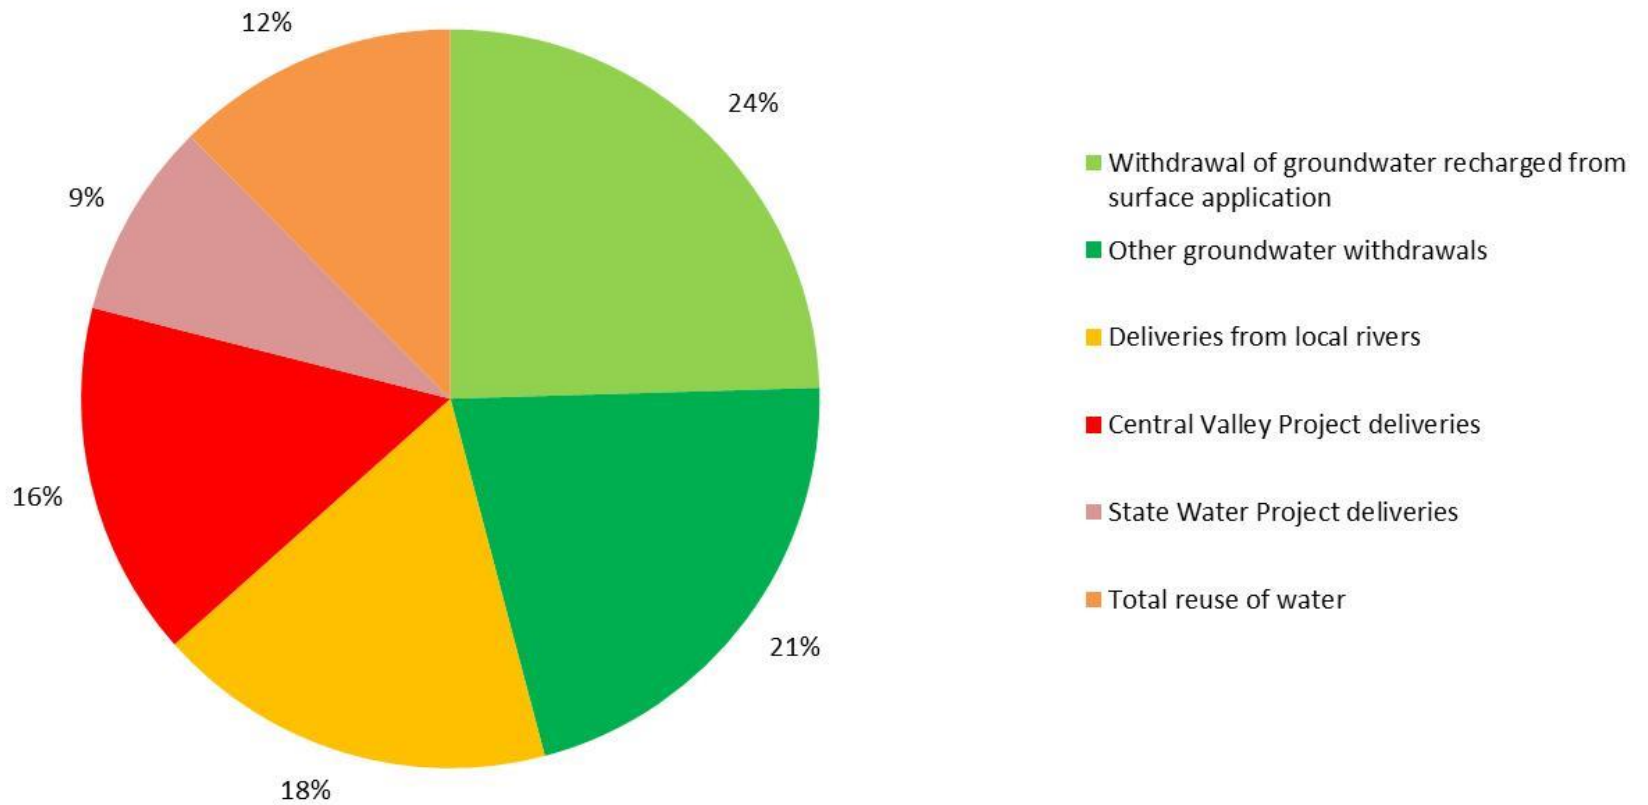

Sources of Water — Tulare Lake Basin 1998-2010 Excluding Direct Precipitation

Sources of Water — Tulare Lake Basin 1998-2010 Excluding Direct Precipitation

Sources of Water — Tulare Lake Basin 1998-2010 Excluding Direct Precipitation

Change in Water Sources in the Tulare Lake Basin 1975, 1976, 1977

■ Imported Surface Water
■ Local Surface Water
■ Groundwater

Sources of Water — Tulare Lake Basin 1998-2010 Including Direct Precipitation

Sources of Water — Tulare Lake Basin 1998-2010 Including Direct Precipitation