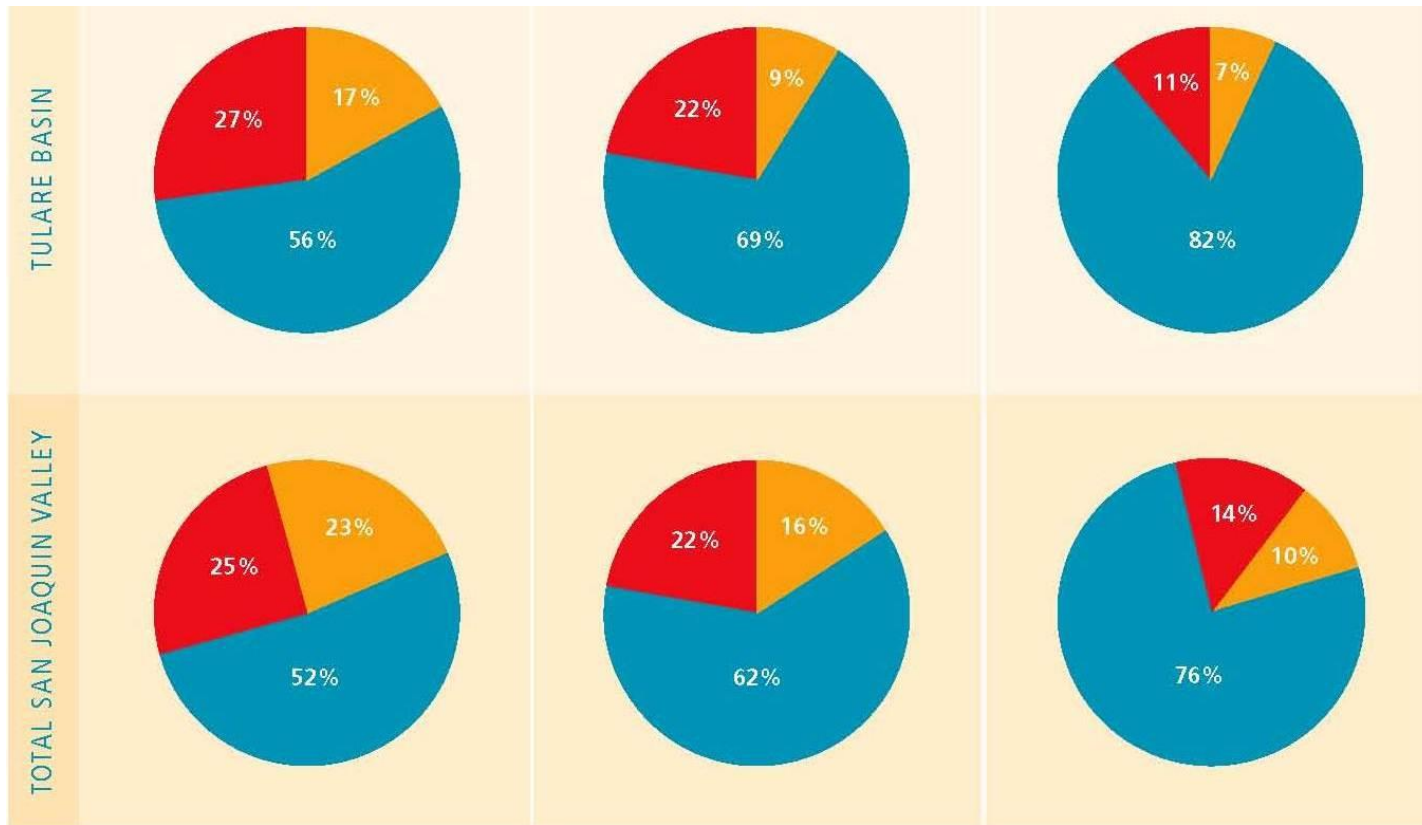

Sources of Water — Tulare Lake Basin 1998-2010 Excluding Direct Precipitation

Sources of Water — Tulare Lake Basin 1998-2010 Excluding Direct Precipitation

Sources of Water — Tulare Lake Basin 1998-2010 Excluding Direct Precipitation

Change in Water Sources in the Tulare Lake Basin 1975, 1976, 1977

■ Imported Surface Water
■ Local Surface Water
■ Groundwater

Sources of Water — Tulare Lake Basin 1998-2010 Including Direct Precipitation

Sources of Water — Tulare Lake Basin 1998-2010 Including Direct Precipitation