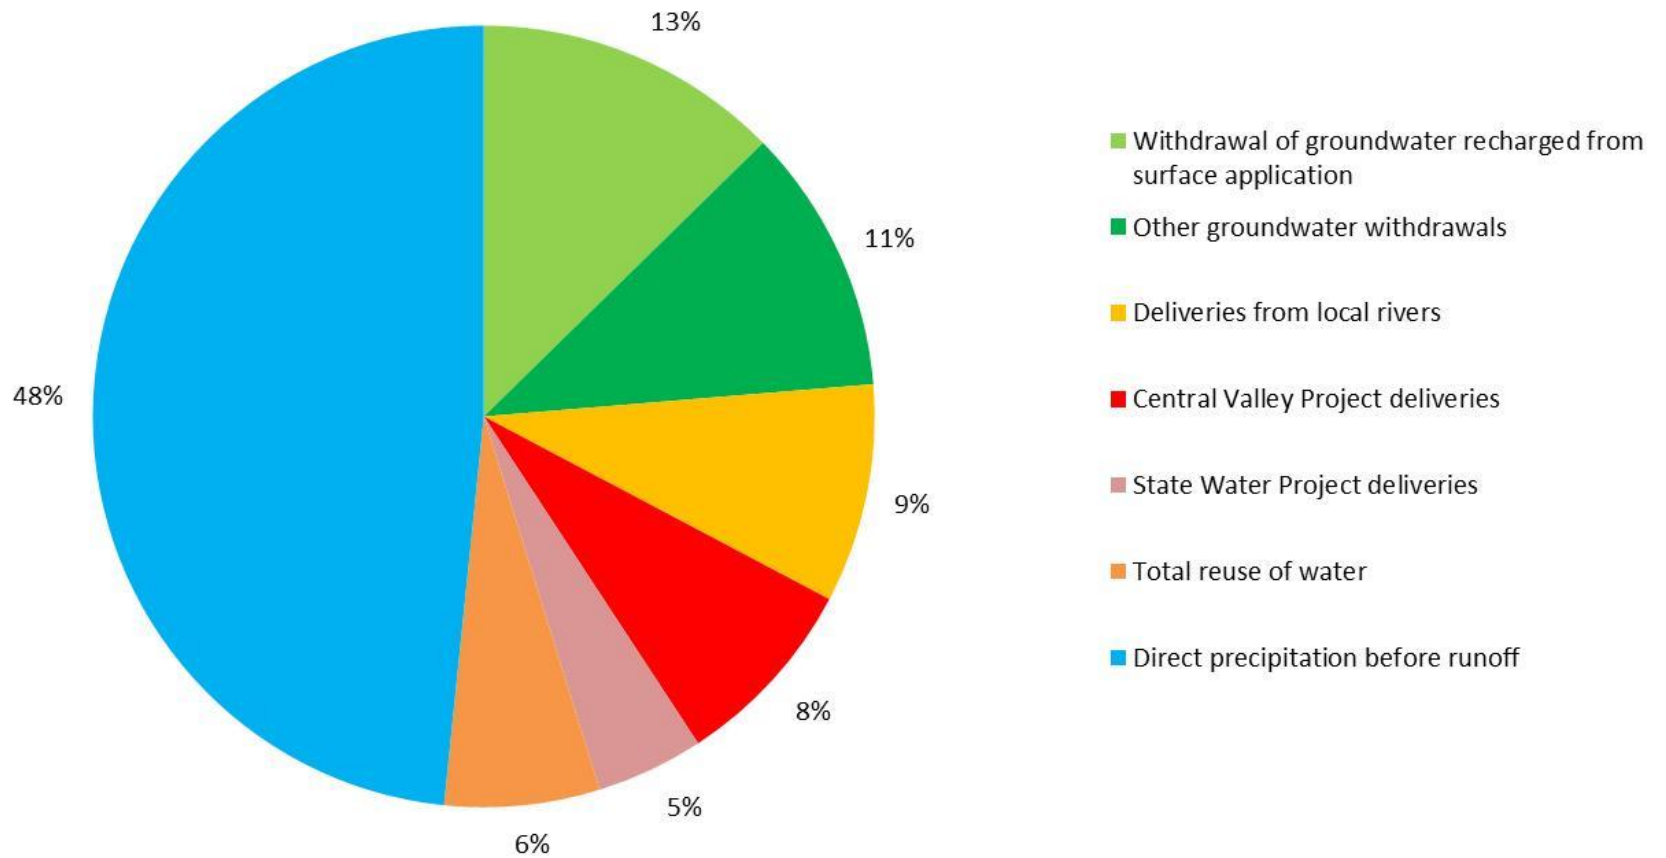

Sources of Water — Tulare Lake Basin 1998-2010 Excluding Direct Precipitation

Sources of Water — Tulare Lake Basin 1998-2010 Excluding Direct Precipitation

Sources of Water — Tulare Lake Basin 1998-2010 Excluding Direct Precipitation

Change in Water Sources in the Tulare Lake Basin 1975, 1976, 1977

■ Imported Surface Water
■ Local Surface Water
■ Groundwater

Sources of Water — Tulare Lake Basin 1998-2010 Including Direct Precipitation

Sources of Water — Tulare Lake Basin 1998-2010 Including Direct Precipitation