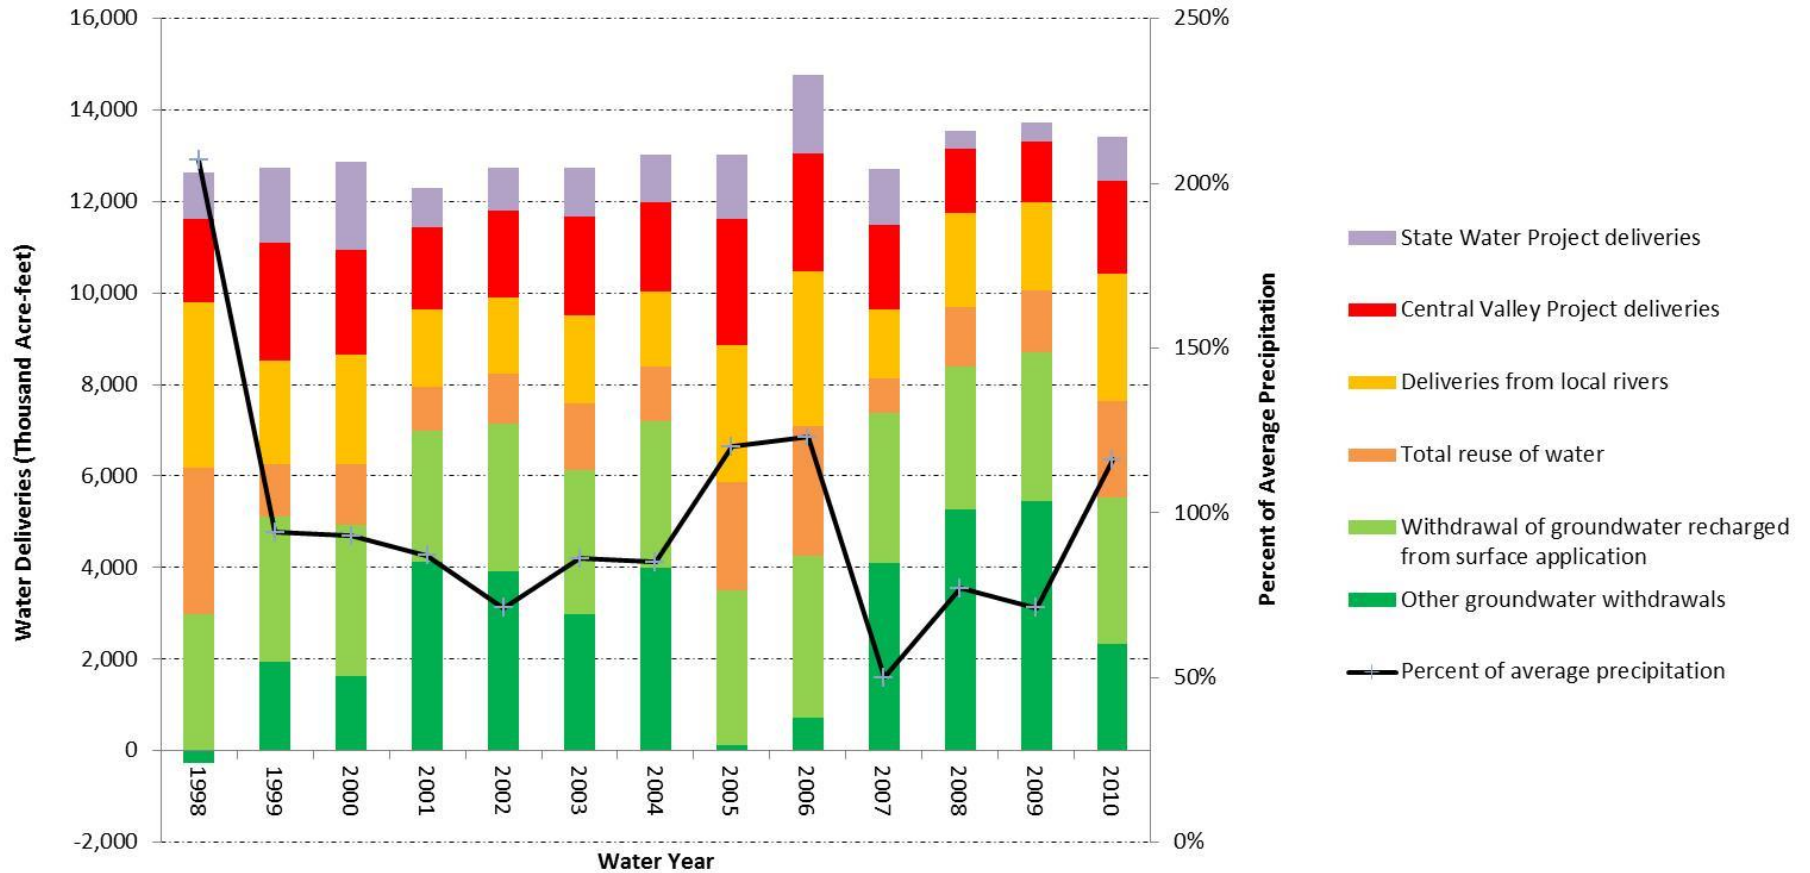

Sources of Water — Tulare Lake Basin 1998-2010 Excluding Direct Precipitation

Sources of Water — Tulare Lake Basin 1998-2010 Excluding Direct Precipitation

Sources of Water — Tulare Lake Basin 1998-2010 Excluding Direct Precipitation

Change in Water Sources in the Tulare Lake Basin 1975, 1976, 1977

■ Imported Surface Water
■ Local Surface Water
■ Groundwater

Sources of Water — Tulare Lake Basin 1998-2010 Including Direct Precipitation

Sources of Water — Tulare Lake Basin 1998-2010 Including Direct Precipitation